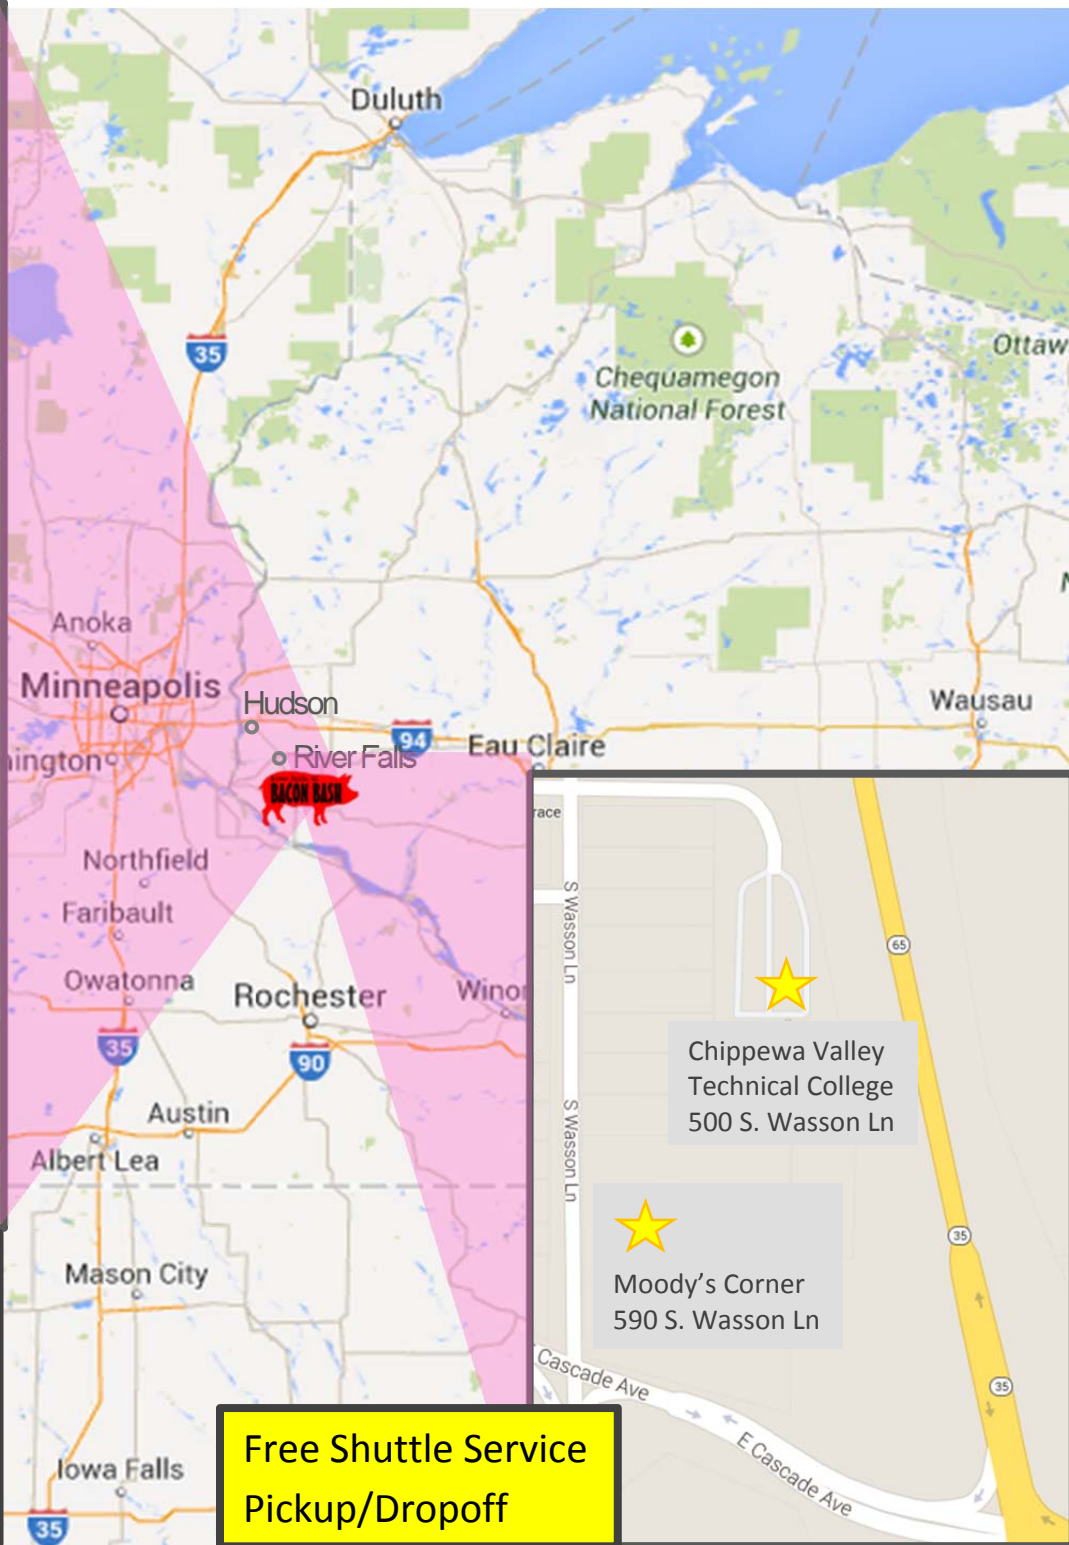

Public Parking  
Within Walking  
Distance

**LOCATION:**  
Heritage Park, 232 W. Maple Street, River Falls, WI 54022

**PARKING:**  
Consider utilizing our quaint neighborhood street parking, various convenient public lots (P) located within walking distance or take advantage of our FREE remote shuttle (★)/taxi service.

Free Shuttle Service  
Pickup/Dropoff